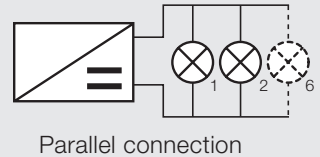

# LOOX LED DRIVER

CONSTANT VOLTAGE 24 V

24 V SYSTEM

THIN PROFILE

- 1 Item No. 833.77.945  
 $\otimes_1 + \otimes_2 + \dots + \otimes_6 < 20 \text{ W}$
- 2 Item No. 833.77.947  
 $\otimes_1 + \otimes_2 + \dots + \otimes_6 < 40 \text{ W}$
- 3 Item No. 833.77.949  
 $\otimes_1 + \otimes_2 + \dots + \otimes_6 < 90 \text{ W}$   
**max. 84 W per light output**