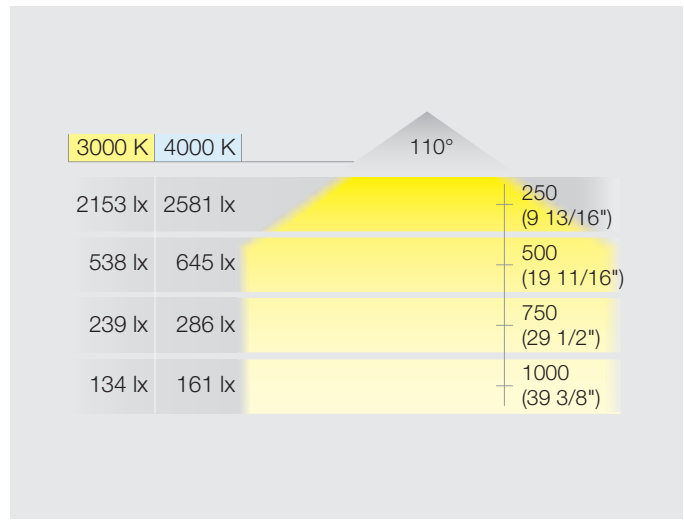

- > Driver see page 88
- > Components see page 127

Item No.	833.77.120	833.77.121
SRP	$60.00	$60.00
Light Color (K)	3000 (warm white)	4000 (cool white)
L x W x H	205 x 205 x 6.2 mm (8 1/16" x 8 1/16" x 1/4")	
Wattage	5.8	
LEDs	70	
Lumen	430	530
Lumen per watt	74	91
CRI	82	
Energy Efficiency class	A++	
Weighted energy consumption	7.15	
Material/Finish	Plastic, silver colored	
Supplied with	2 m (78 3/4") lead, mounting material	

Note Loox Lights and Drivers are "Suitable for use within Closet Storage Spaces"