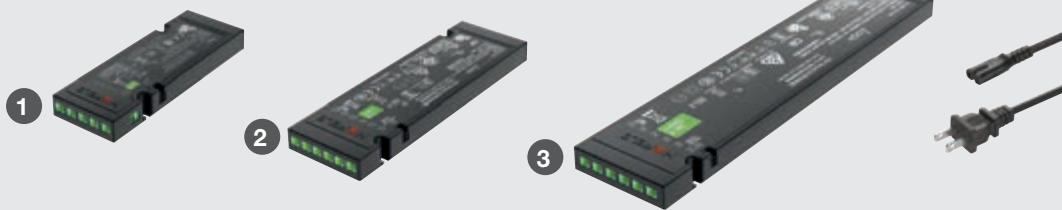

## SURFACE MOUNTED LIGHT

24 V SYSTEM

IP20

- > Simple elegance and homogeneous light output
- > Square design is an alternative to the classical round light
- > Radiates extensive, bright illumination enhancing both living areas and store displays
- > Dimmable
- > Screw mounted

- > Driver see page 88
- > Components see page 127

Item No.	833.77.120	833.77.121
<b>SRP</b>	<b>\$60.00</b>	<b>\$60.00</b>
Light Color (K)	3000 (warm white)	4000 (cool white)
L x W x H	205 x 205 x 6.2 mm (8 1/16" x 8 1/16" x 1/4")	
Wattage	5.8	
LEDs	70	
Lumen	430	530
Lumen per watt	74	91
CRI	82	
Energy Efficiency class	A++	
Weighted energy consumption	7.15	
Material/Finish	Plastic, silver colored	
Supplied with	2 m (78 3/4") lead, mounting material	

**Note** Loox Lights and Drivers are "Suitable for use within Closet Storage Spaces"

- > Suitable for all of the world's power systems
- > With an integrated port for a wide selection of switches
- > Max. 84 W per light output
- > Lead length from driver to switch: Max. 6 m (236 1/4")