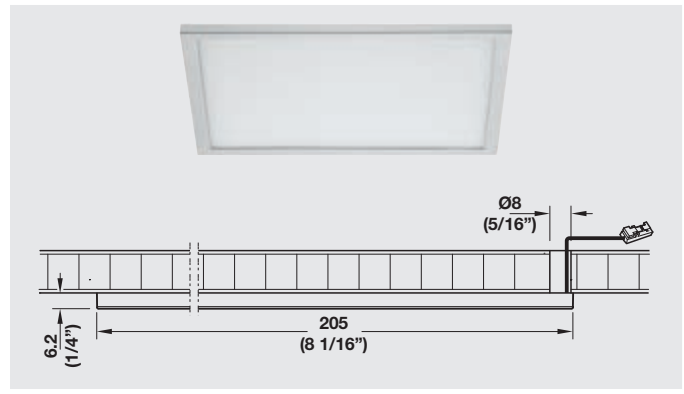

## SURFACE MOUNTED LIGHT

24 V SYSTEM

IP20

- > Simple elegance and homogeneous light output
- > Square design is an alternative to the classical round light
- > Radiates extensive, bright illumination enhancing both living areas and store displays
- > Dimmable
- > Screw mounted

- > Driver see page 88
- > Components see page 127

Item No.	833.77.120	833.77.121
<b>SRP</b>	<b>\$60.00</b>	<b>\$60.00</b>
Light Color (K)	3000 (warm white)	4000 (cool white)
L x W x H	205 x 205 x 6.2 mm (8 1/16" x 8 1/16" x 1/4")	
Wattage	5.8	
LEDs	70	
Lumen	430	530
Lumen per watt	74	91
CRI	82	
Energy Efficiency class	A++	
Weighted energy consumption	7.15	
Material/Finish	Plastic, silver colored	
Supplied with	2 m (78 3/4") lead, mounting material	

- > Suitable for all of the world's power systems
- > With an integrated port for a wide selection of switches
- > Max. 84 W per light output
- > Lead length from driver to switch: Max. 6 m (236 1/4")